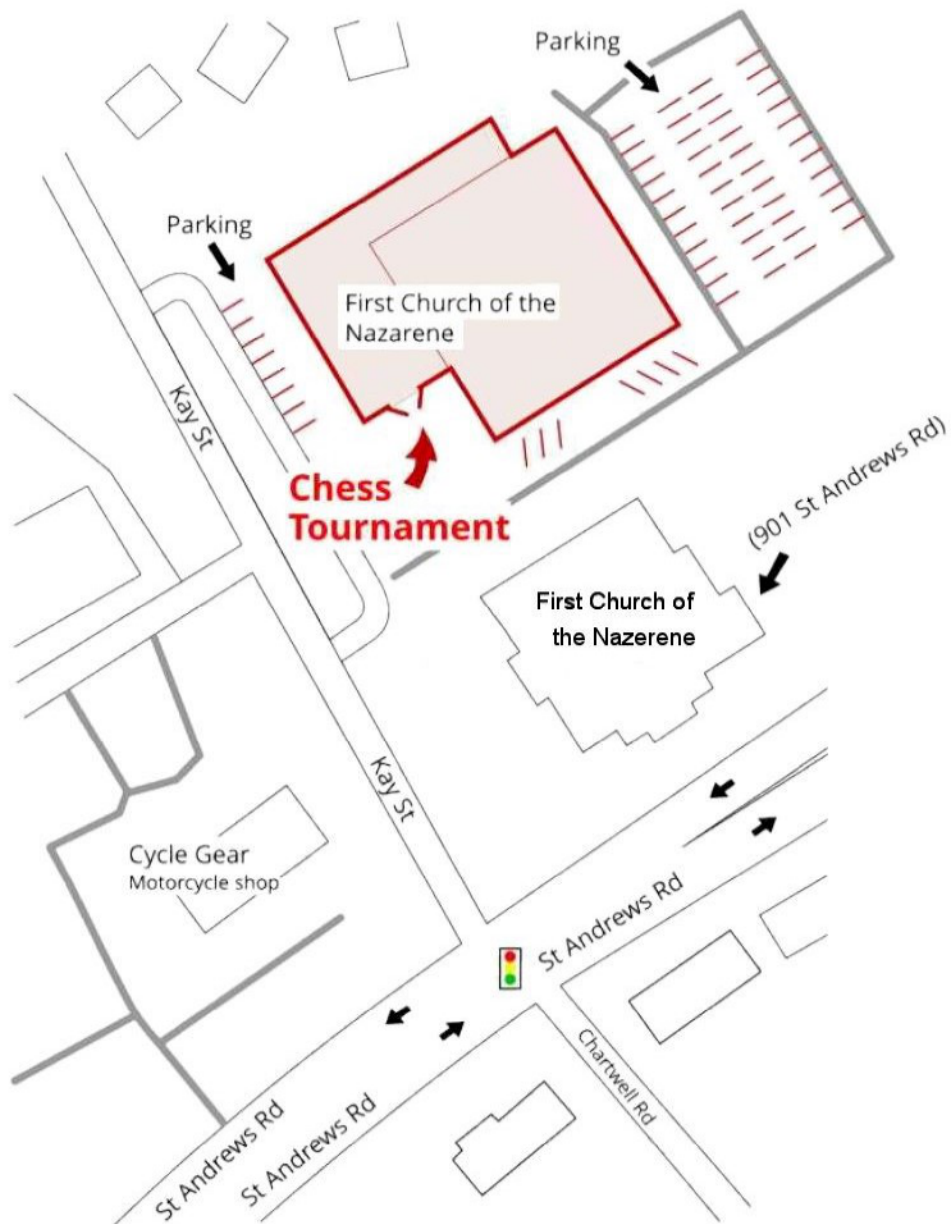

First Church of the Nazarene
901 St. Andrews Rd
Columbia, SC 29210

<https://www.thinkmovechess.com/event-schedule>